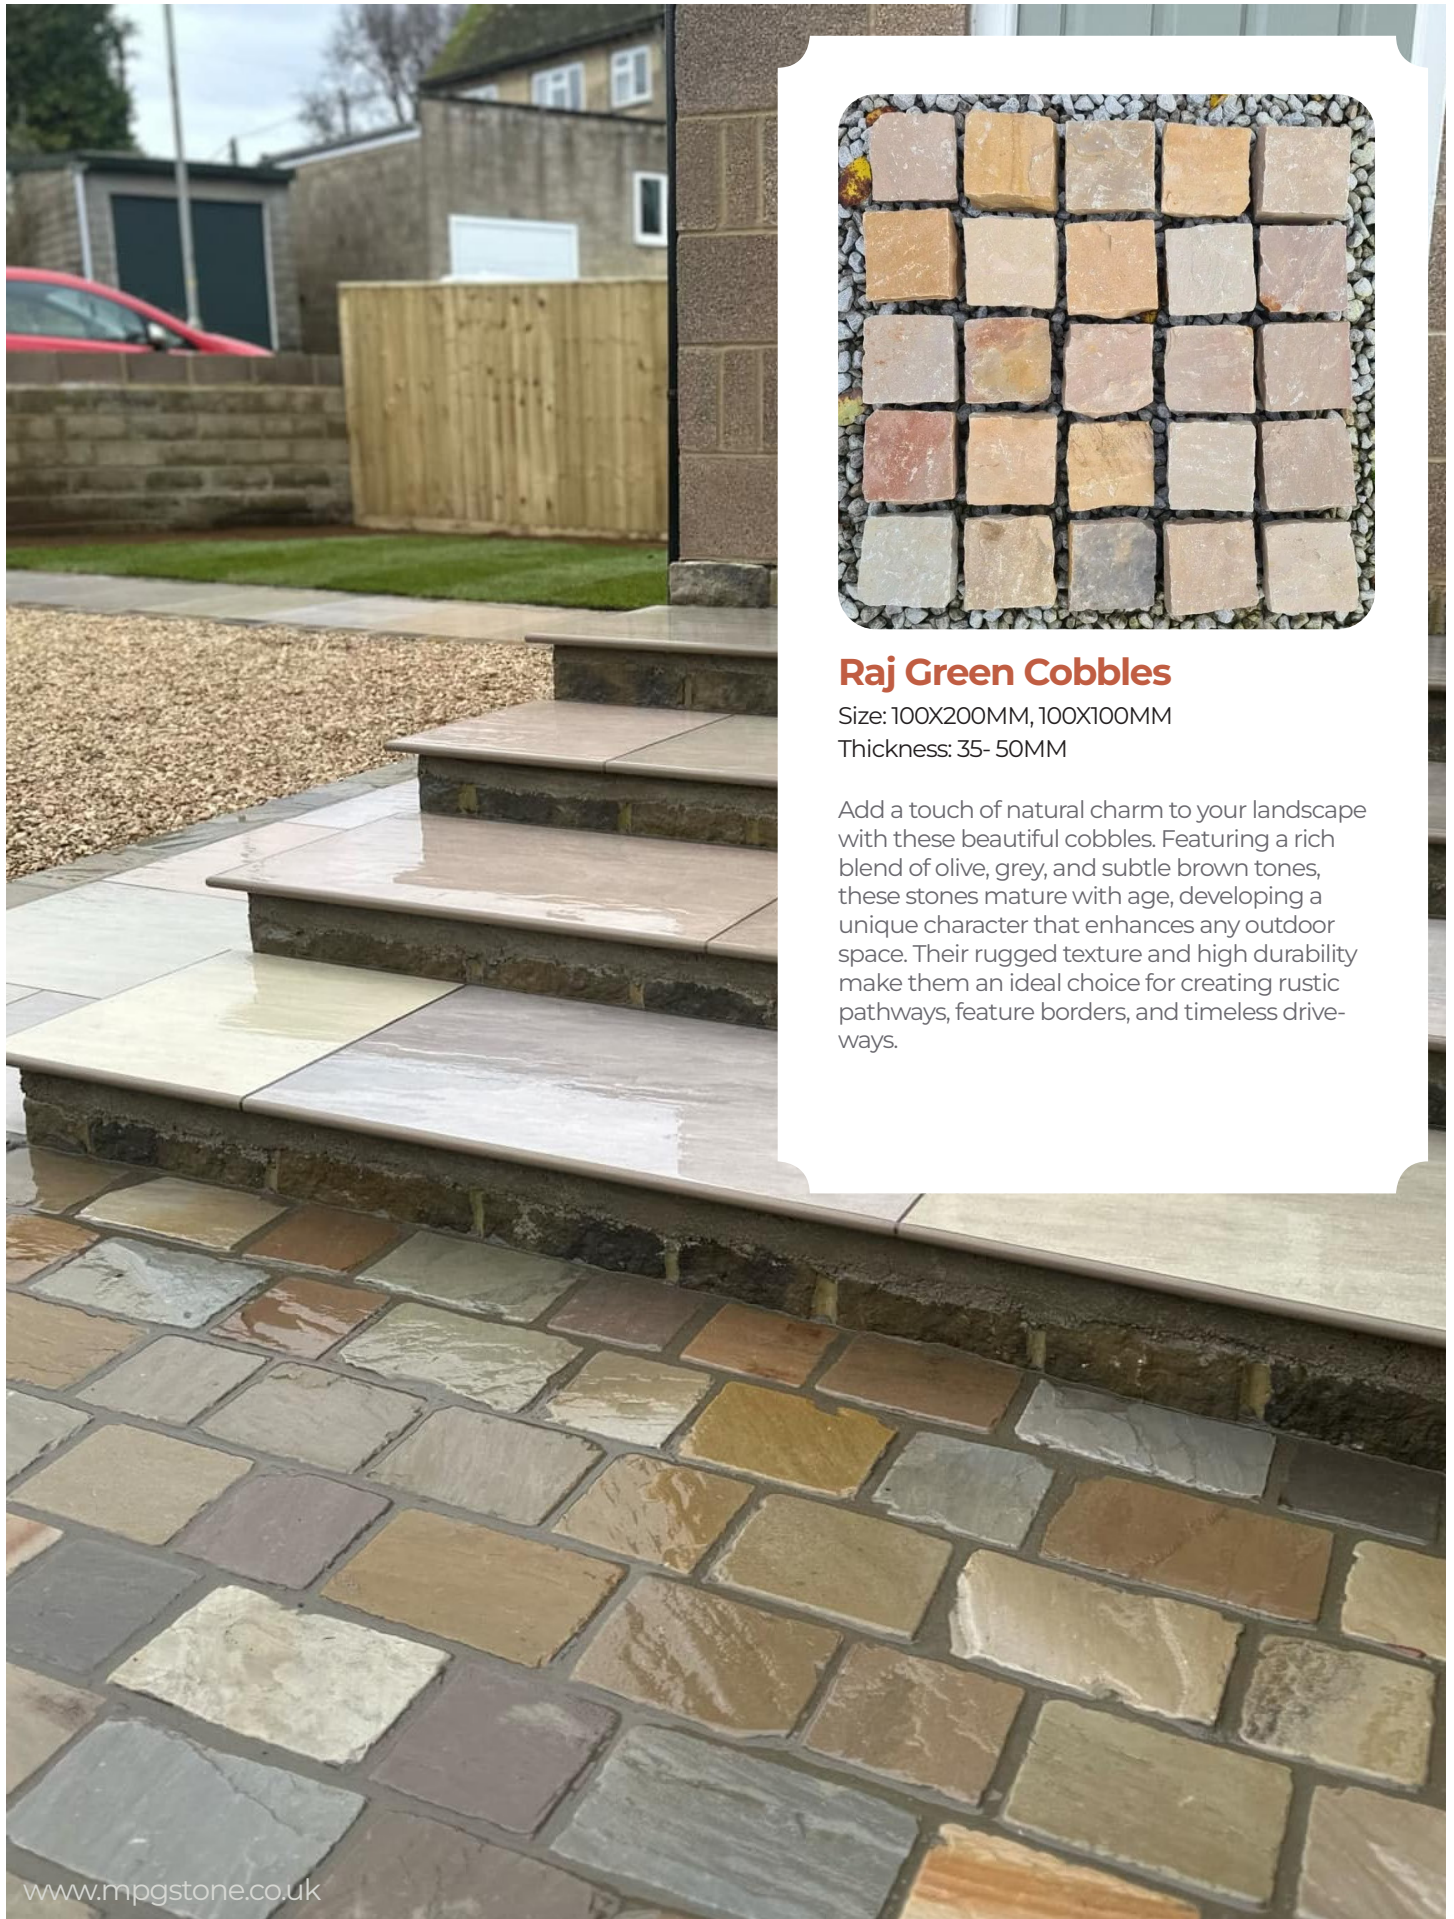

Black Limestone Cobbles

Size: 100X200MM, 100X100MM

Thickness: 35- 50MM

Make a bold statement with these deep, charcoal-hued cobbles. The striking black limestone provides a dramatic and sophisticated look, ideal for creating high-contrast driveways, pathways, or borders that command attention. Their dense, durable nature and rich color ensure your landscape maintains a sleek, modern, and elegant appearance for years to come.

Yellow Limestone Cobbles

Size: 100X200MM, 100X100MM

Thickness: 30- 40MM

Infuse your outdoor space with a warm, sun-kissed glow using our Yellow Limestone Cobbles. These versatile and inviting stones, available in various sizes (100x100mm and 100x200mm with a 30-40mm thickness), are perfect for creating charming driveways, rustic garden paths, and elegant borders. Their natural, textured surface and rich, buttery color add a touch of classic sophistication and timeless appeal to any landscape.

Kandla Grey Cobbles

Size: 100X200MM, 100X100MM
Thickness: 35- 50MM

Add a touch of modern elegance to your outdoor space with these sophisticated grey cobbles. Their cool, neutral tones and naturally split texture create a clean, contemporary aesthetic that complements any architectural style. Perfect for creating striking driveways, patios, or pathways, these durable stones are designed to handle heavy traffic while maintaining their refined look for years to come.

Raj Green Cobbles

Size: 100X200MM, 100X100MM

Thickness: 35- 50MM

Add a touch of natural charm to your landscape with these beautiful cobbles. Featuring a rich blend of olive, grey, and subtle brown tones, these stones mature with age, developing a unique character that enhances any outdoor space. Their rugged texture and high durability make them an ideal choice for creating rustic pathways, feature borders, and timeless drive-ways.