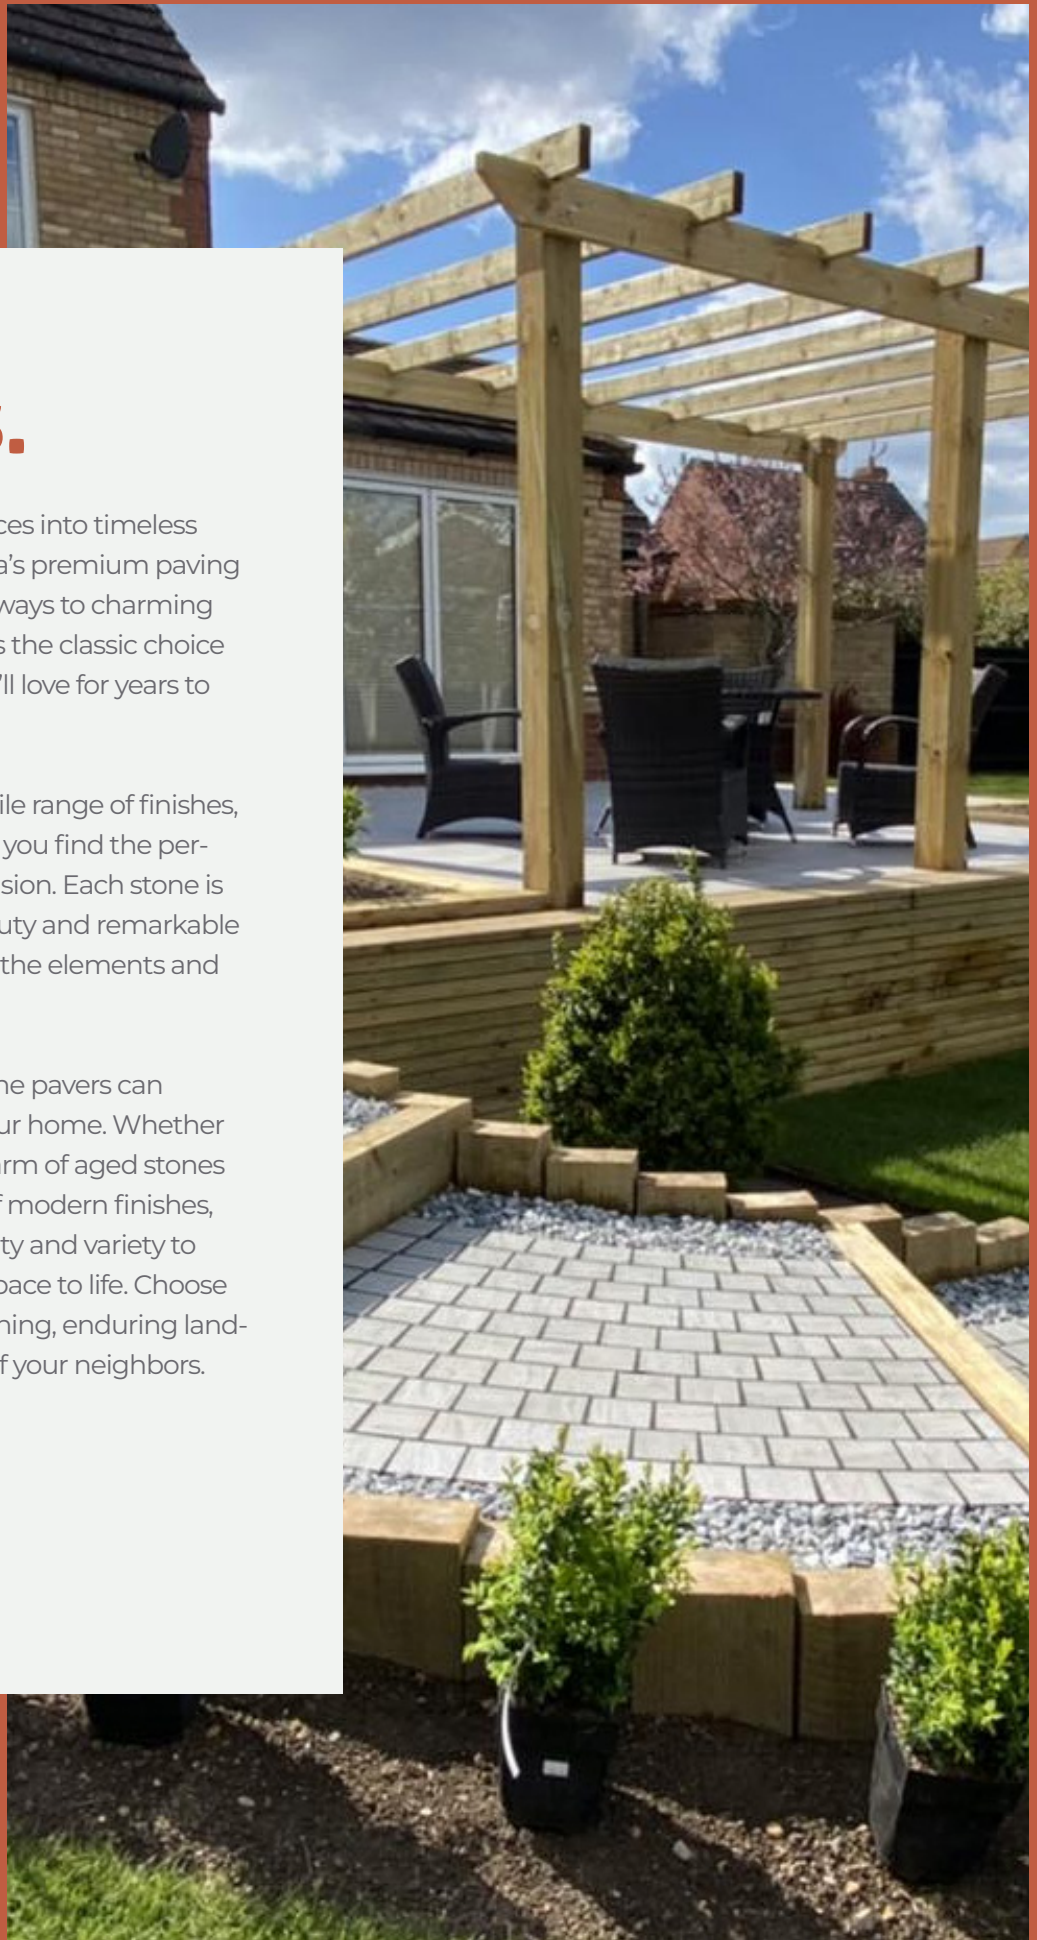

LOOK
BOOK
2025

Cobbles.

Inspired by texture of nature

Cobblestone paving collection
Inspired by Nature and its texture

www.mpgstone.co.uk

About us.

Transform your outdoor spaces into timeless masterpieces with Stonecera's premium paving cobbles. From elegant driveways to charming garden paths, cobblestone is the classic choice for creating a landscape you'll love for years to come.

Black Limestone Cobbles

Size: 100X200MM, 100X100MM

Thickness: 35- 50MM

Make a bold statement with these deep, charcoal-hued cobbles. The striking black limestone provides a dramatic and sophisticated look, ideal for creating high-contrast driveways, pathways, or borders that command attention. Their dense, durable nature and rich color ensure your landscape maintains a sleek, modern, and elegant appearance for years to come.

Yellow Limestone Cobbles

Size: 100X200MM, 100X100MM

Thickness: 30- 40MM

Infuse your outdoor space with a warm, sun-kissed glow using our Yellow Limestone Cobbles. These versatile and inviting stones, available in various sizes (100x100mm and 100x200mm with a 30-40mm thickness), are perfect for creating charming driveways, rustic garden paths, and elegant borders. Their natural, textured surface and rich, buttery color add a touch of classic sophistication and timeless appeal to any landscape.

Kandla Grey Cobbles

Size: 100X200MM, 100X100MM
Thickness: 35- 50MM

Add a touch of modern elegance to your outdoor space with these sophisticated grey cobbles. Their cool, neutral tones and naturally split texture create a clean, contemporary aesthetic that complements any architectural style. Perfect for creating striking driveways, patios, or pathways, these durable stones are designed to handle heavy traffic while maintaining their refined look for years to come.