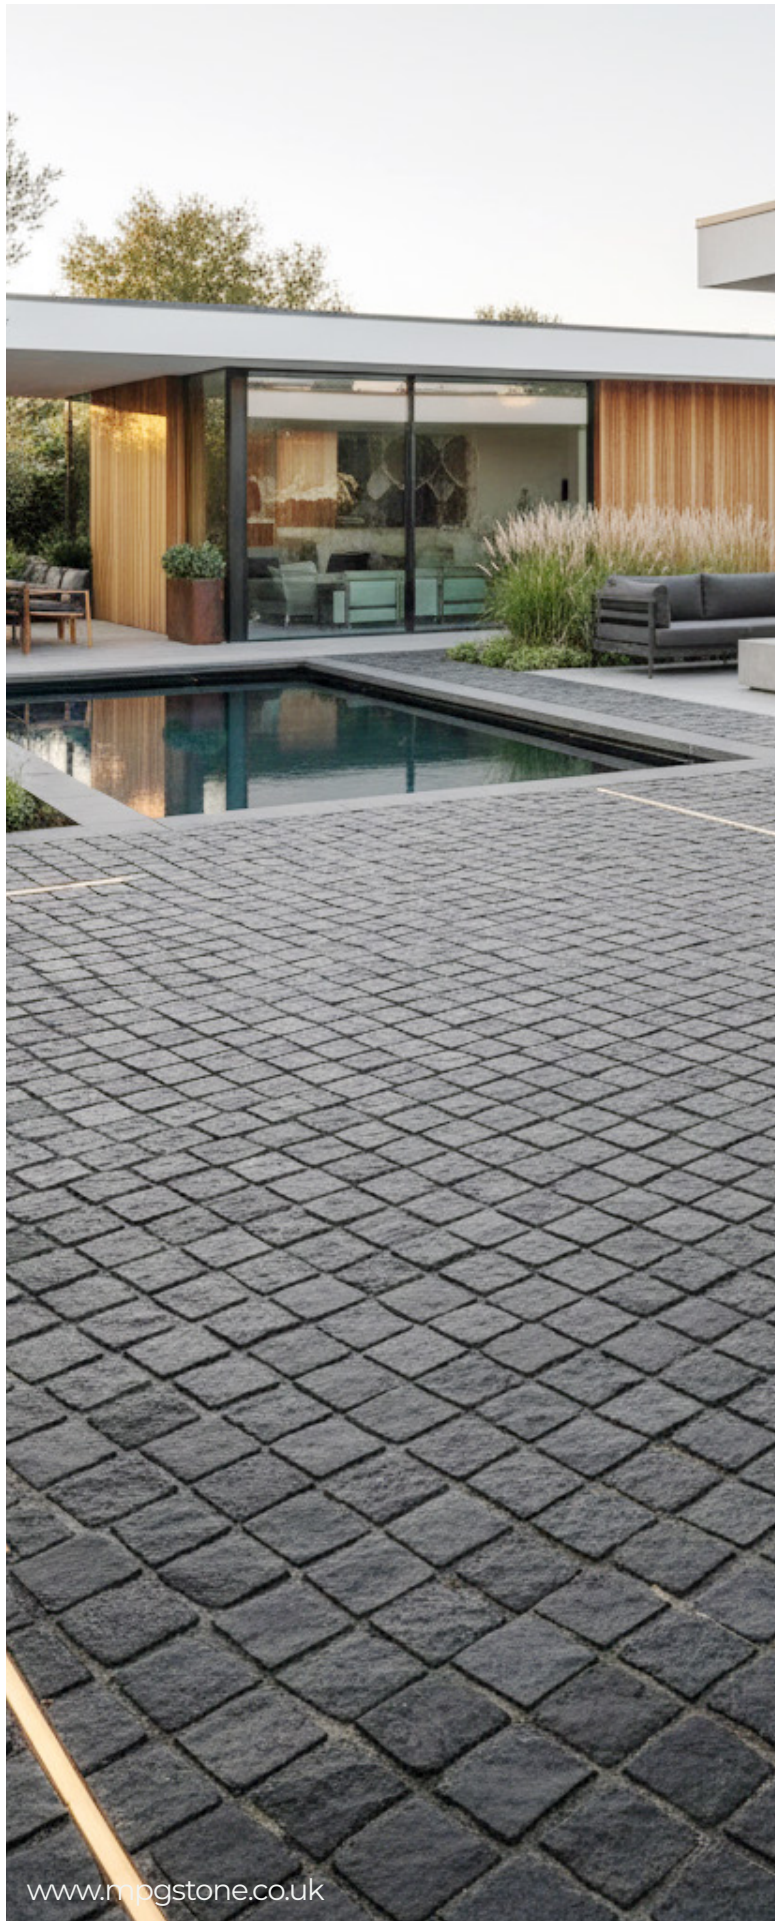

Black Limestone Cobbles

Size: 100X200MM, 100X100MM

Thickness: 35- 50MM

Make a bold statement with these deep, charcoal-hued cobbles. The striking black limestone provides a dramatic and sophisticated look, ideal for creating high-contrast driveways, pathways, or borders that command attention. Their dense, durable nature and rich color ensure your landscape maintains a sleek, modern, and elegant appearance for years to come.

Yellow Limestone Cobbles

Size: 100X200MM, 100X100MM

Thickness: 30- 40MM

Infuse your outdoor space with a warm, sun-kissed glow using our Yellow Limestone Cobbles. These versatile and inviting stones, available in various sizes (100x100mm and 100x200mm with a 30-40mm thickness), are perfect for creating charming driveways, rustic garden paths, and elegant borders. Their natural, textured surface and rich, buttery color add a touch of classic sophistication and timeless appeal to any landscape.

Kandla Grey Cobbles

Size: 100X200MM, 100X100MM
Thickness: 35- 50MM

Add a touch of modern elegance to your outdoor space with these sophisticated grey cobbles. Their cool, neutral tones and naturally split texture create a clean, contemporary aesthetic that complements any architectural style. Perfect for creating striking driveways, patios, or pathways, these durable stones are designed to handle heavy traffic while maintaining their refined look for years to come.

Raj Green Cobbles

Size: 100X200MM, 100X100MM

Thickness: 35- 50MM

Add a touch of natural charm to your landscape with these beautiful cobbles. Featuring a rich blend of olive, grey, and subtle brown tones, these stones mature with age, developing a unique character that enhances any outdoor space. Their rugged texture and high durability make them an ideal choice for creating rustic pathways, feature borders, and timeless drive-ways.