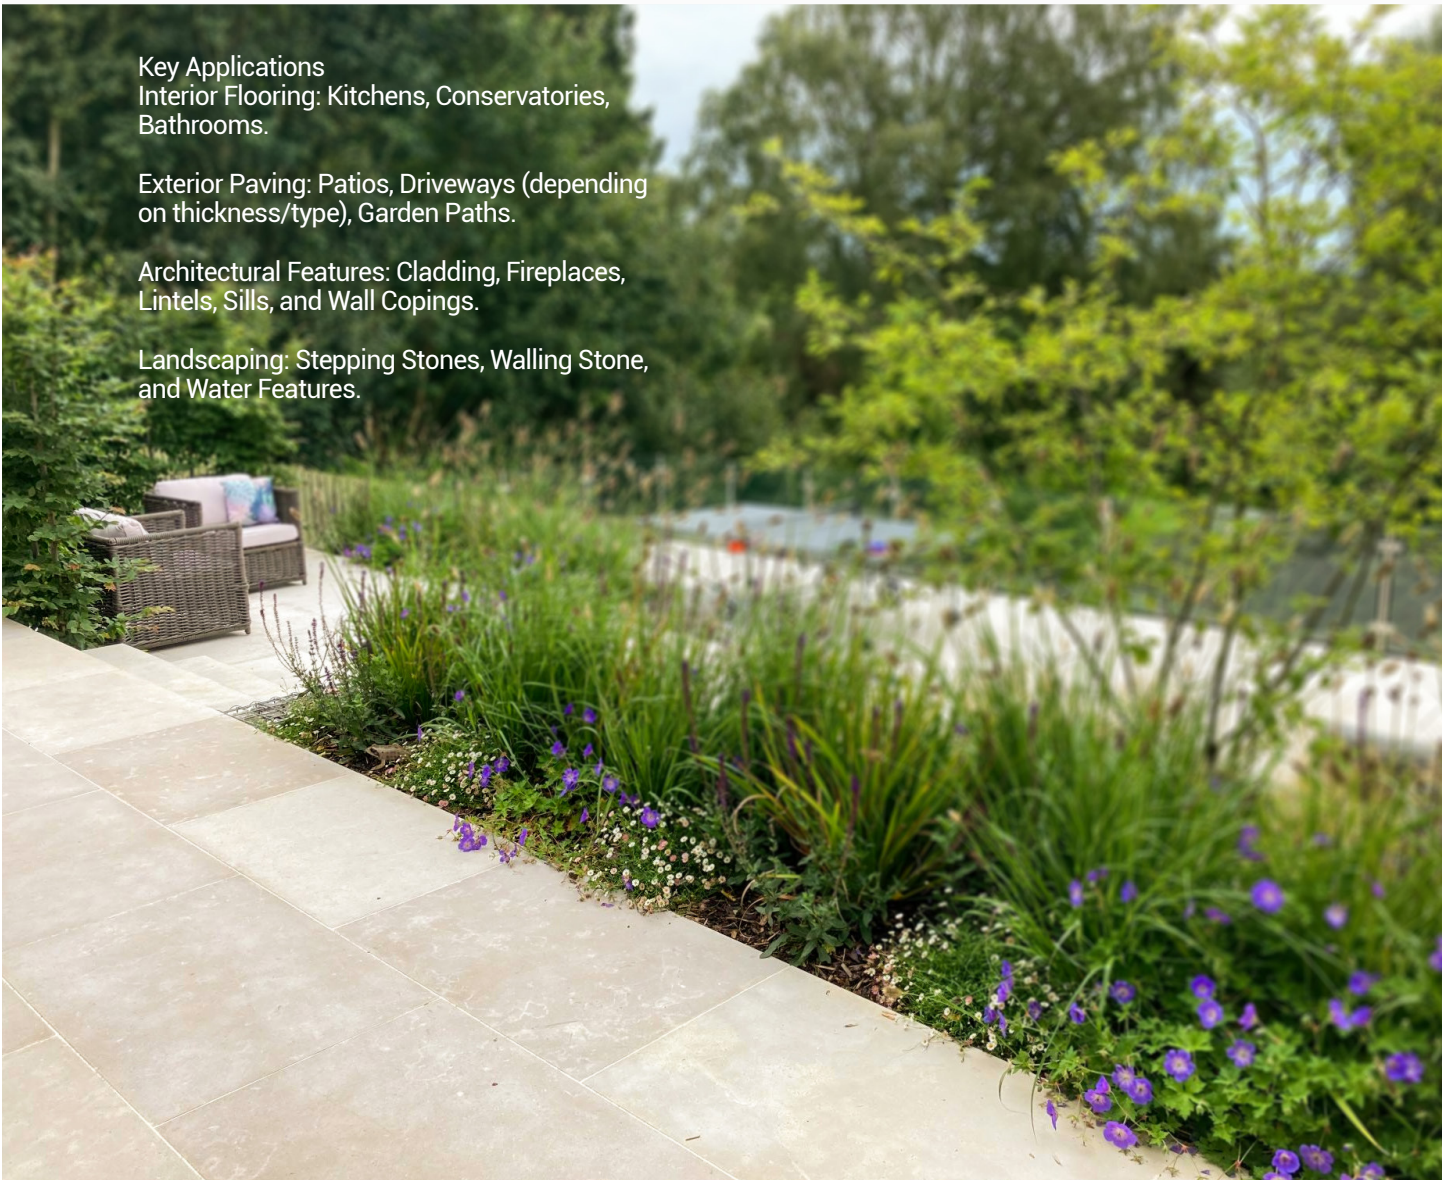

## Limestone Finishes: Tailoring the Texture

- Honed :** The most popular internal finish. This process creates a smooth, flat surface with a matte to satin sheen. It maintains a soft look while being easy to clean and comfortable underfoot. Ideal for kitchen floors, bathrooms, and hallways.
- Brushed :** Uses wire brushes to create a lightly textured, worn look. This subtle texture adds character and provides improved slip resistance over a standard hone.
- Tumbled:** Stone is processed in a rotating barrel with aggregate to soften and round the edges and corners, giving an aged, antique appearance. Popular for rustic patios and pathways.
- Natural Cleft / Riven:** Retains the stone's original surface texture from the quarry, resulting in an uneven, naturalistic, and highly tactile finish. Primarily used for exterior flagstones and walling.

### Key Applications

Interior Flooring: Kitchens, Conservatories, Bathrooms.

Exterior Paving: Patios, Driveways (depending on thickness/type), Garden Paths.

Architectural Features: Cladding, Fireplaces, Lintels, Sills, and Wall Copings.

Landscaping: Stepping Stones, Walling Stone, and Water Features.