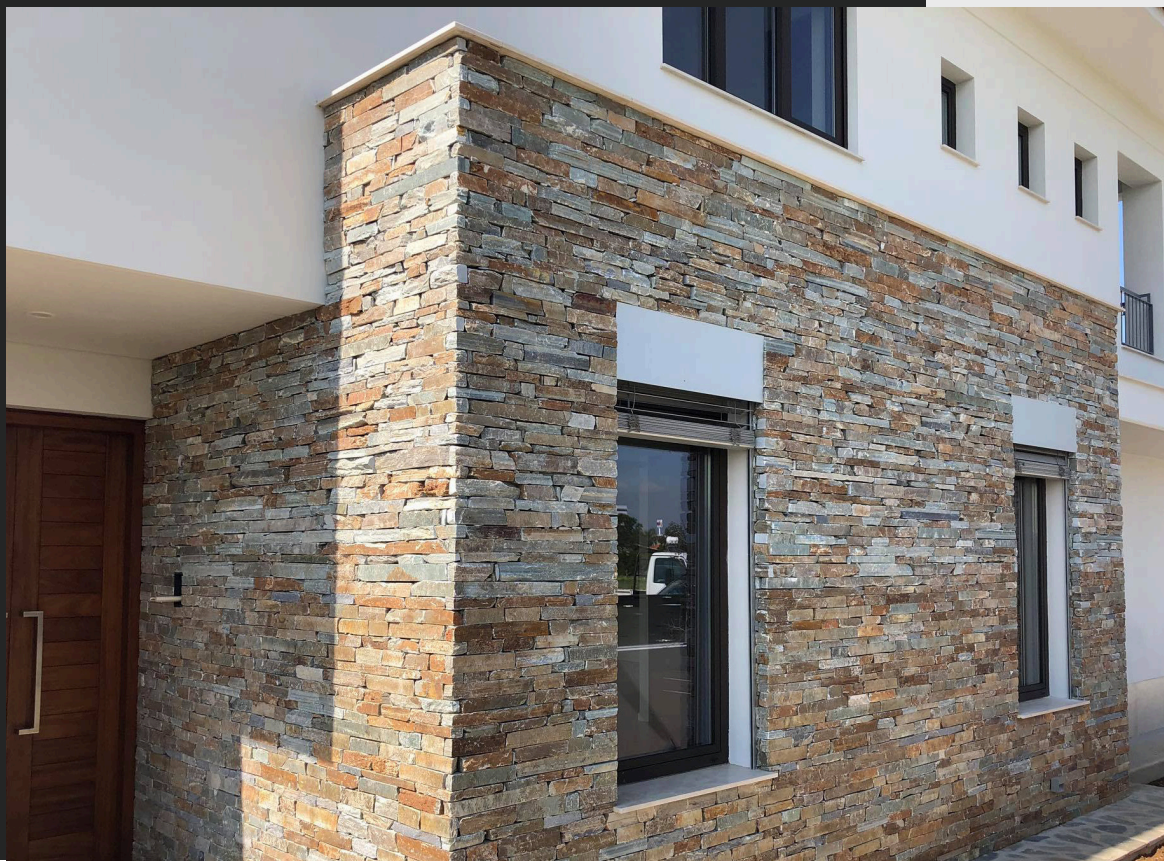

About Us

At MPG Stone UK, we believe that every wall is a canvas waiting to be transformed. Our natural stone wall cladding collections are handpicked to bring the enduring strength, rich texture, and unique character of the earth directly into your home or commercial space. Perfect for both interiors and exteriors, our cladding is the go-to choice for designers, builders, and homeowners seeking unmatched aesthetic appeal and lasting quality.

Built to Last:

Every panel is crafted for durability and resilience, capable of withstanding the British climate outdoors and retaining its elegance indoors for generations.

Versatility in Design:

Whether you're aiming for a rustic, rugged feature wall or a sleek, contemporary building façade, our diverse range of colours, tones, and textures perfectly suits every architectural style.