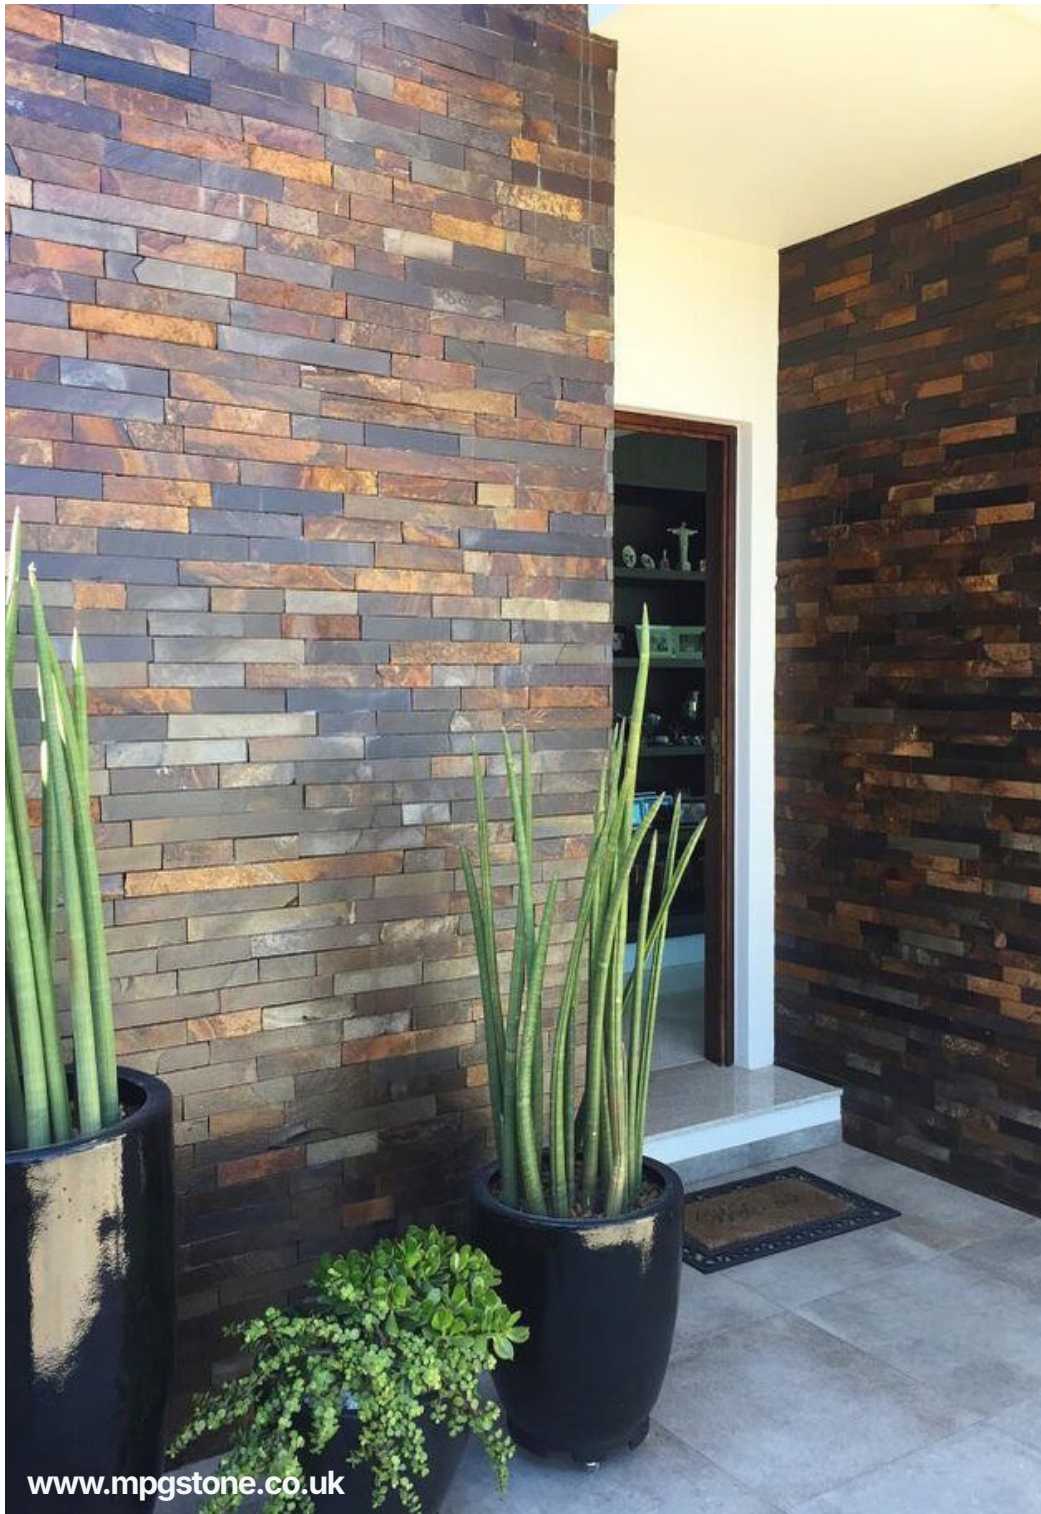

www.mpgstone.co.uk